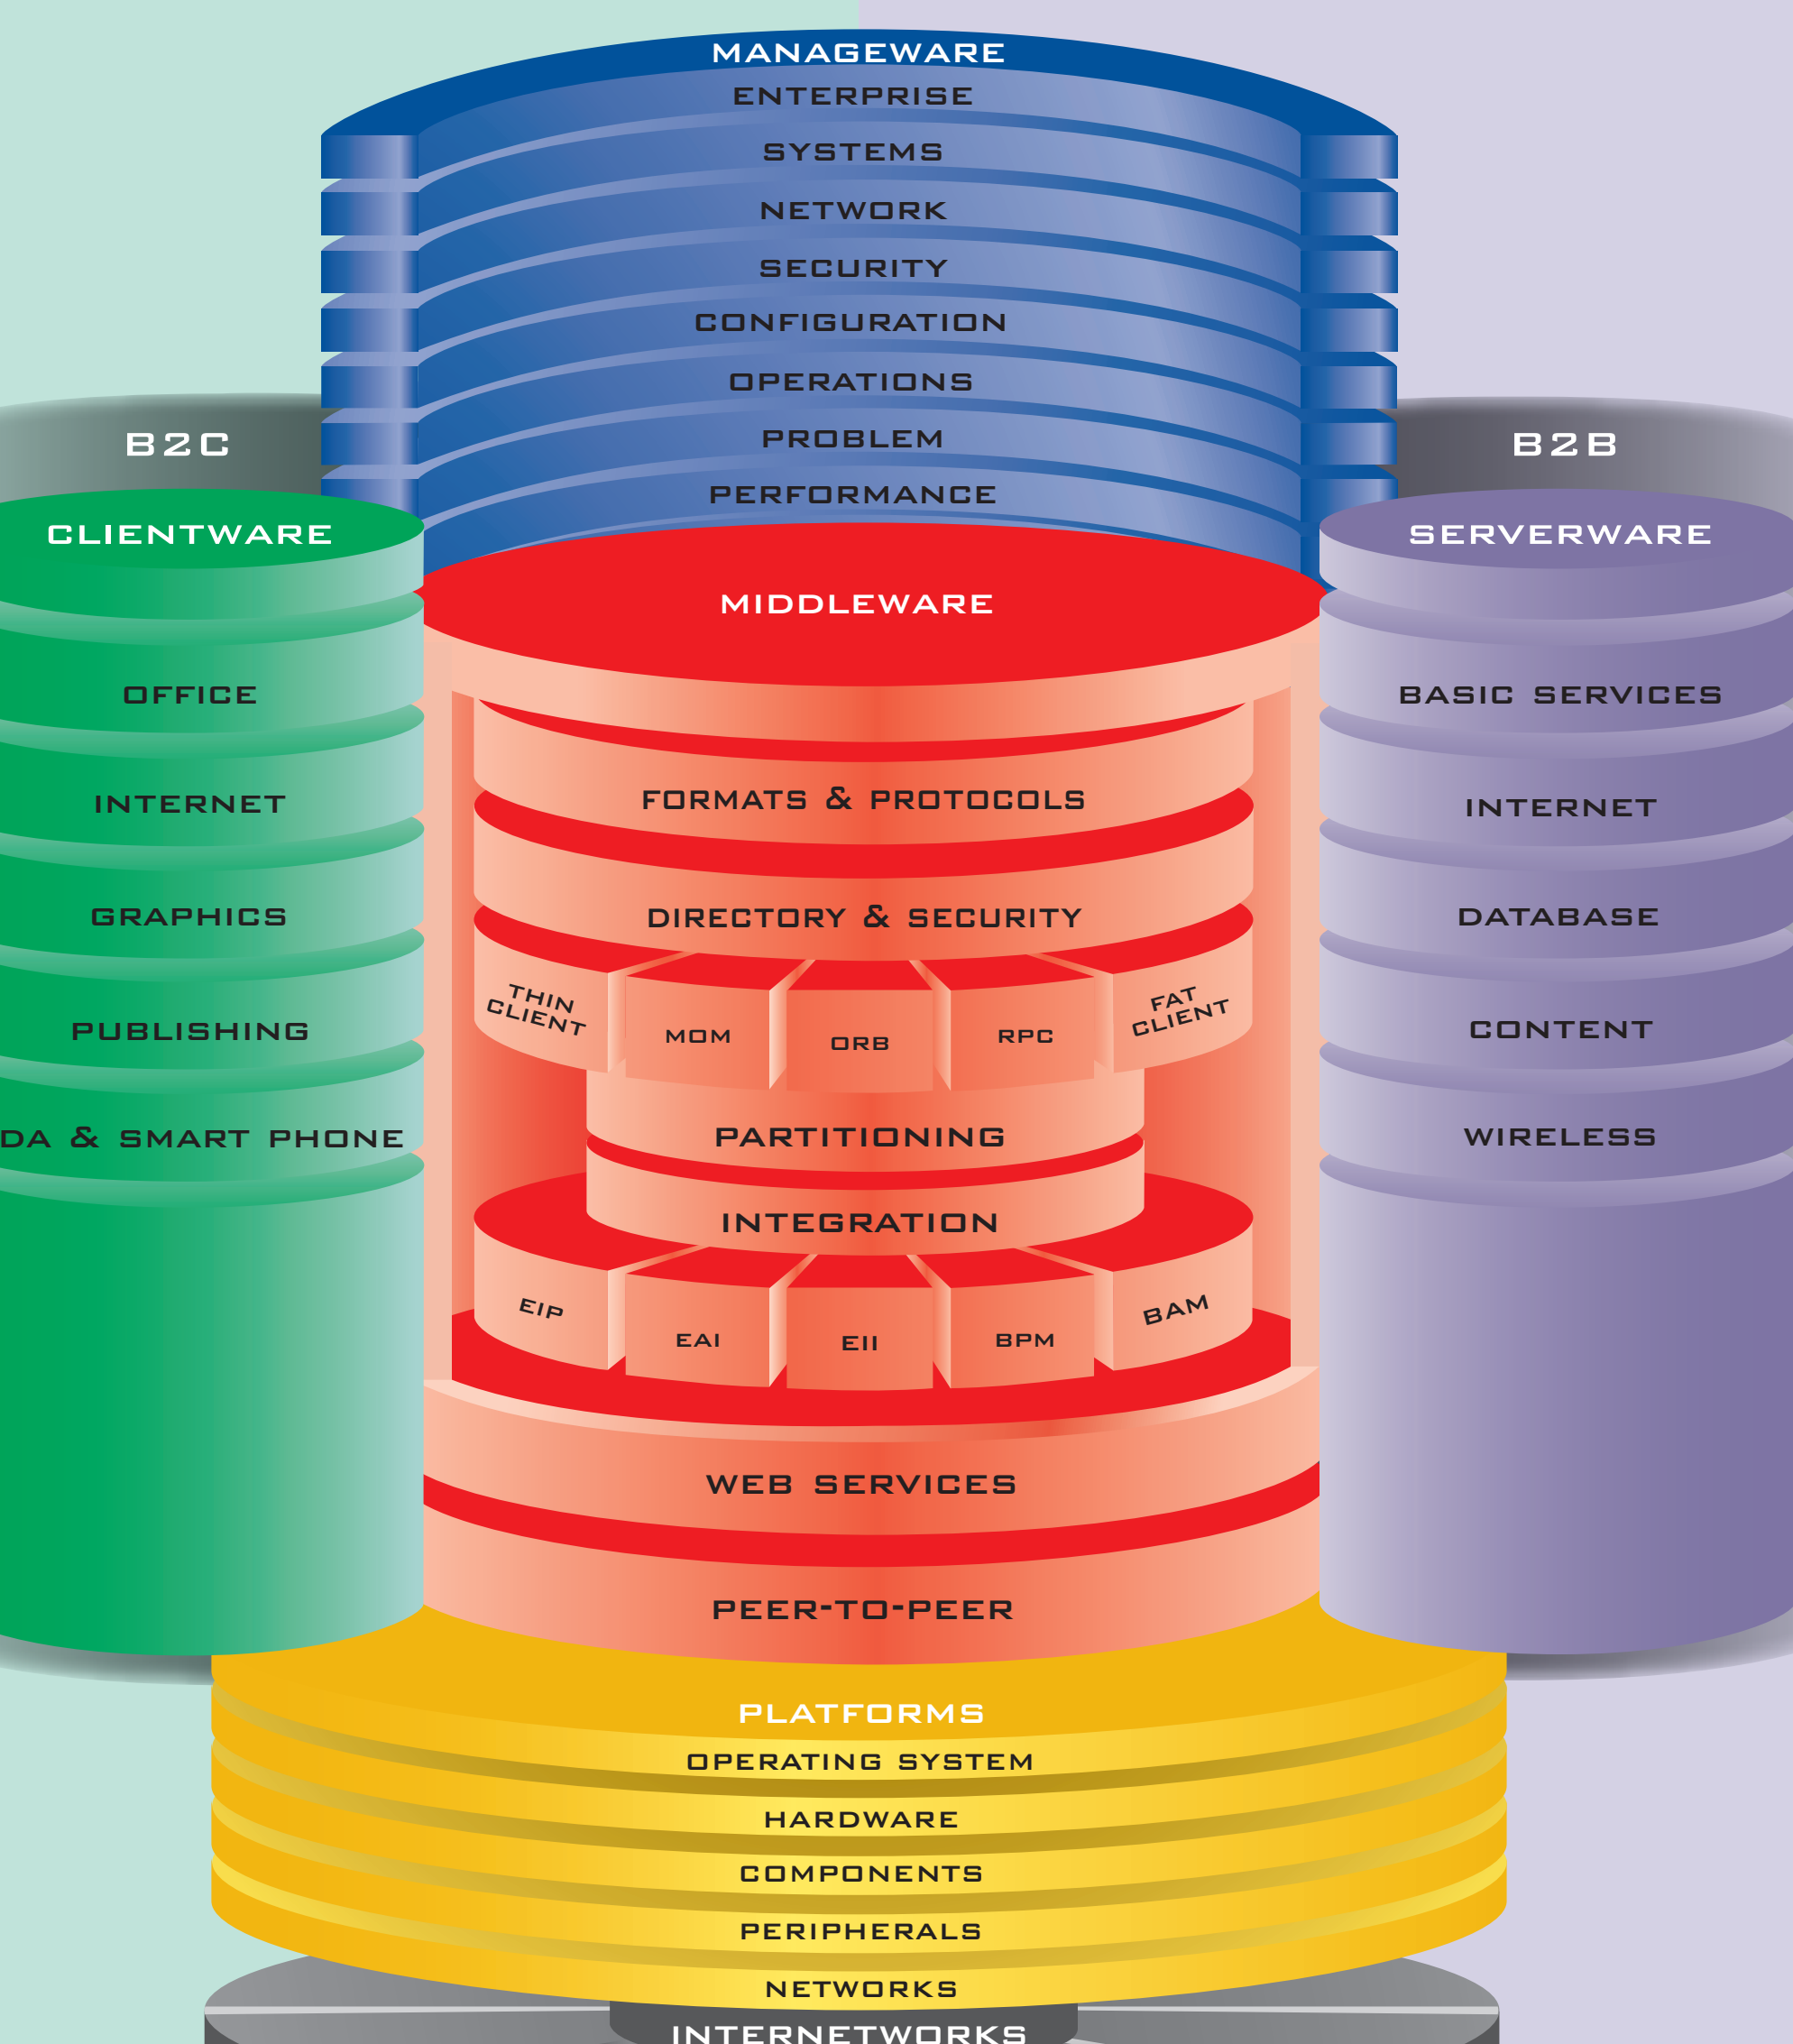

OFFICE

BROWSER PLUG-IN

WEB SERVICES

WORD PROCESSING

SPREADSHEET

PRESENTATION

WORD PROCESSING

SPREADSHEET

PRESENTATION

WORD PROCESSING

SPREADSHEET

PRESENTATION

WORD PROCESSING

SPREADSHEET

PRESENTATION

WORD PROCESSING

SPREADSHEET